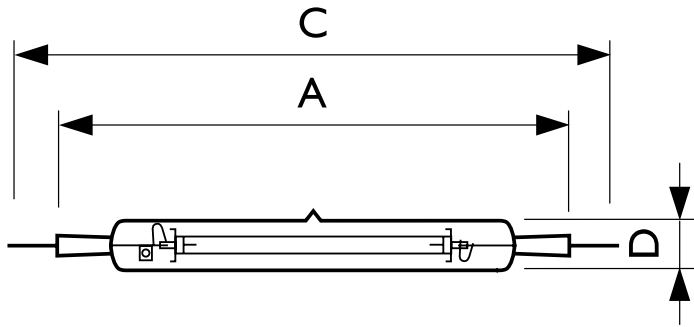

HORTI

HPS AGRO Plus 1000W DE EL 1CT/12

High Pressure Sodium lamp with clear outer bulb, optimized growthlight output and maintenance

Product data

General Information	
Cap-Base	K12X30S [K12x30s]
Operating Position	Horizontal [Horizontal]
Life To 10% Failures (Nom)	10000 h
System Description	Electronic
Light Technical	
Color Code	220 [CCT of 2000K]
Luminous Flux (Rated) (Nom)	155000 lm
Photosynthetic Photon Flux (PPF)	2120 μmol/s
PPF Maintenance 4000 h	98 %
PPF Maintenance 8000 h	96 %
PPF Maintenance 10000 h	95 %
Chromaticity Coordinate X (Nom)	537
Chromaticity Coordinate Y (Nom)	426
Correlated Color Temperature (Nom)	2000 K
Luminous Efficacy (rated) (Nom)	155 lm/W
Color Rendering Index (Nom)	30
Operating and Electrical	
Lamp supply voltage	400 V [400]
Power (Rated) (Nom)	1000 W
Ignition Supply Voltage (Nom)	398 V
Re-ignition Time (Min) (Max)	5 min
Ignition Time (Max)	300 s

Voltage (Max)	250 V
Voltage (Min)	210 V
Voltage (Nom)	230 V
Controls and Dimming	
Dimmable	Yes
Run-Up Time 90% (Max)	10 min
Mechanical and Housing	
Bulb Finish	Clear
Approval and Application	
Energy Efficiency Label (EEL)	A++
Energy Consumption kWh/1000 h	1020 kWh
Luminaire Design Requirements	
Bulb Temperature (Max)	700 °C
Product Data	
Order product name	HPS AGRO Plus 1000W DE EL 1CT/12
EAN/UPC - Product	046677472061
Order code	533109
Numerator - Quantity Per Pack	1
Numerator - Packs per outer box	12
Material Nr. (12NC)	928198405127

Dimensional drawing

Product	D (max)	O	C (max)	A
HPS AGRO Plus 1000W DE EL 1CT/12	33.5 mm	147 mm	394 mm	325 mm

SON Agro 1000W DE EL K12x30S

Photometric data

Lifetime