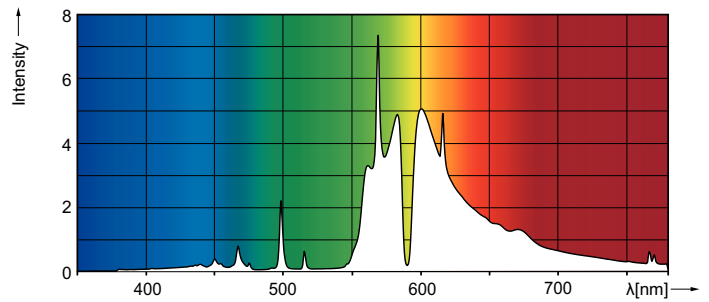

HORTI

HPS AGRO Plus 1000W DE EL 1CT/12

High Pressure Sodium lamp with clear outer bulb, optimized growthlight output and maintenance

Product data

General Information	
Cap-Base	K12X30S [K12x30s]
Operating Position	Horizontal [Horizontal]
Life To 10% Failures (Nom)	10000 h
System Description	Electronic
Light Technical	
Color Code	220 [CCT of 2000K]
Luminous Flux (Rated) (Nom)	155000 lm
Photosynthetic Photon Flux (PPF)	2120 μmol/s
PPF Maintenance 4000 h	98 %
PPF Maintenance 8000 h	96 %
PPF Maintenance 10000 h	95 %
Chromaticity Coordinate X (Nom)	537
Chromaticity Coordinate Y (Nom)	426
Correlated Color Temperature (Nom)	2000 K
Luminous Efficacy (rated) (Nom)	155 lm/W
Color Rendering Index (Nom)	30
Operating and Electrical	
Lamp supply voltage	400 V [400]
Power (Rated) (Nom)	1000 W
Ignition Supply Voltage (Nom)	398 V
Re-ignition Time (Min) (Max)	5 min
Ignition Time (Max)	300 s

Voltage (Max)	250 V
Voltage (Min)	210 V
Voltage (Nom)	230 V
Controls and Dimming	
Dimmable	Yes
Run-Up Time 90% (Max)	10 min
Mechanical and Housing	
Bulb Finish	Clear
Approval and Application	
Energy Efficiency Label (EEL)	A++
Energy Consumption kWh/1000 h	1020 kWh
Luminaire Design Requirements	
Bulb Temperature (Max)	700 °C
Product Data	
Order product name	HPS AGRO Plus 1000W DE EL 1CT/12
EAN/UPC - Product	046677472061
Order code	533109
Numerator - Quantity Per Pack	1
Numerator - Packs per outer box	12
Material Nr. (12NC)	928198405127

Dimensional drawing

Product	D (max)	O	C (max)	A
HPS AGRO Plus 1000W DE EL 1CT/12	33.5 mm	147 mm	394 mm	325 mm

SON Agro 1000W DE EL K12x30S

Photometric data

Lifetime