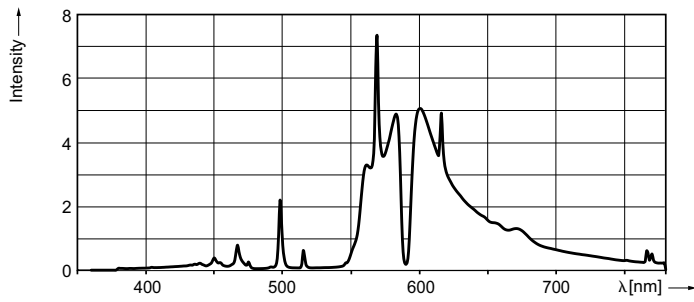

HORTI

HPS AGRO Plus 1000W DE EL 1CT/12

High Pressure Sodium lamp with clear outer bulb, optimized growthlight output and maintenance

Product data

General Information	
Cap-Base	K12X30S [K12x30s]
Operating Position	Horizontal [Horizontal]
Life To 10% Failures (Nom)	10000 h
System Description	Electronic
Light Technical	
Color Code	220 [CCT of 2000K]
Luminous Flux (Rated) (Nom)	155000 lm
Photosynthetic Photon Flux (PPF)	2120 μmol/s
PPF Maintenance 4000 h	98 %
PPF Maintenance 8000 h	96 %
PPF Maintenance 10000 h	95 %
Chromaticity Coordinate X (Nom)	537
Chromaticity Coordinate Y (Nom)	426
Correlated Color Temperature (Nom)	2000 K
Luminous Efficacy (rated) (Nom)	155 lm/W
Color Rendering Index (Nom)	30
Operating and Electrical	
Lamp supply voltage	400 V [400]
Power (Rated) (Nom)	1000 W
Ignition Supply Voltage (Nom)	398 V
Re-ignition Time (Min) (Max)	5 min
Ignition Time (Max)	300 s

Voltage (Max)	250 V
Voltage (Min)	210 V
Voltage (Nom)	230 V
Controls and Dimming	
Dimmable	Yes
Run-Up Time 90% (Max)	10 min
Mechanical and Housing	
Bulb Finish	Clear
Approval and Application	
Energy Efficiency Label (EEL)	A++
Energy Consumption kWh/1000 h	1020 kWh
Luminaire Design Requirements	
Bulb Temperature (Max)	700 °C
Product Data	
Order product name	HPS AGRO Plus 1000W DE EL 1CT/12
EAN/UPC - Product	046677472061
Order code	533109
Numerator - Quantity Per Pack	1
Numerator - Packs per outer box	12
Material Nr. (12NC)	928198405127

Dimensional drawing

Product	D (max)	O	C (max)	A
HPS AGRO Plus 1000W DE EL 1CT/12	33.5 mm	147 mm	394 mm	325 mm

SON Agro 1000W DE EL K12x30S

Photometric data

Lifetime