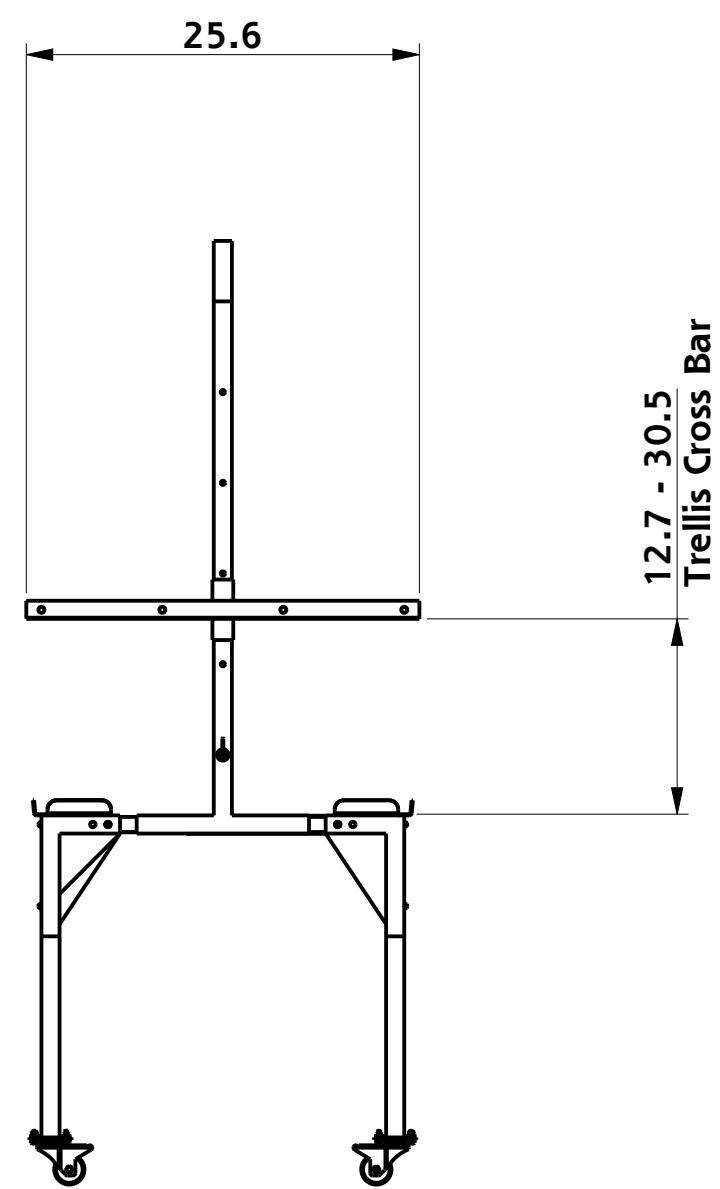

Top

Shown with optional light rack and trellis bar

Front

Side

2x4 Stand

Adjustable to fit most 2x4 trays