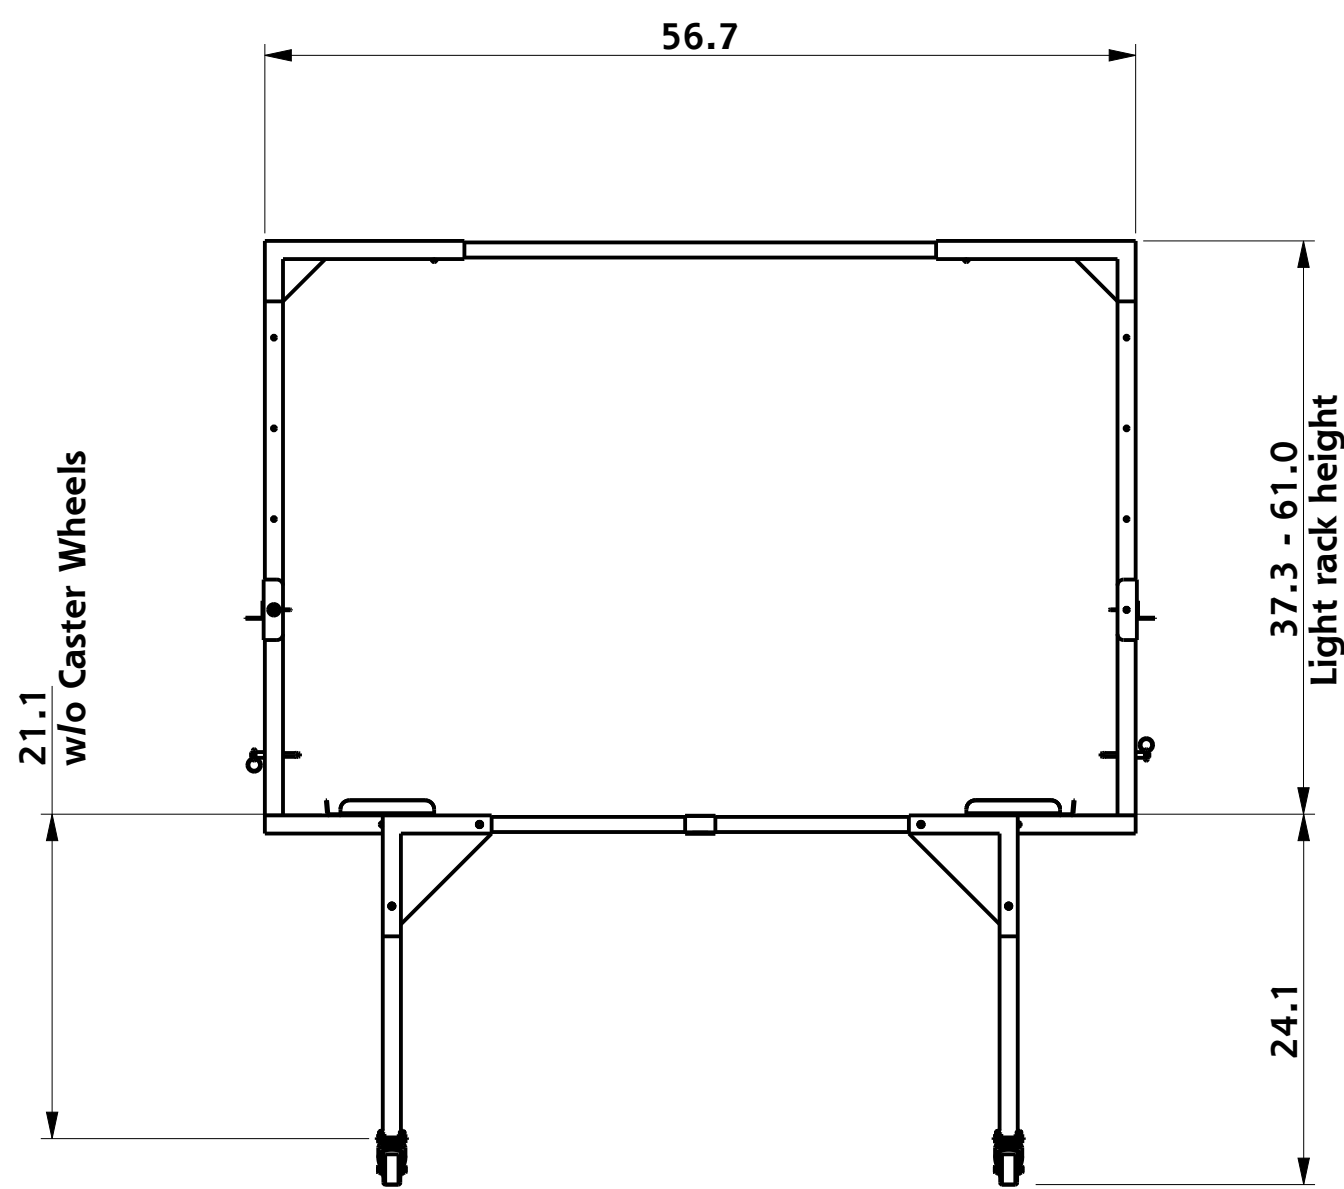

Top

Shown with optional light rack and trellis bar

Front

Side

2x4 Stand

Adjustable to fit most 2x4 trays