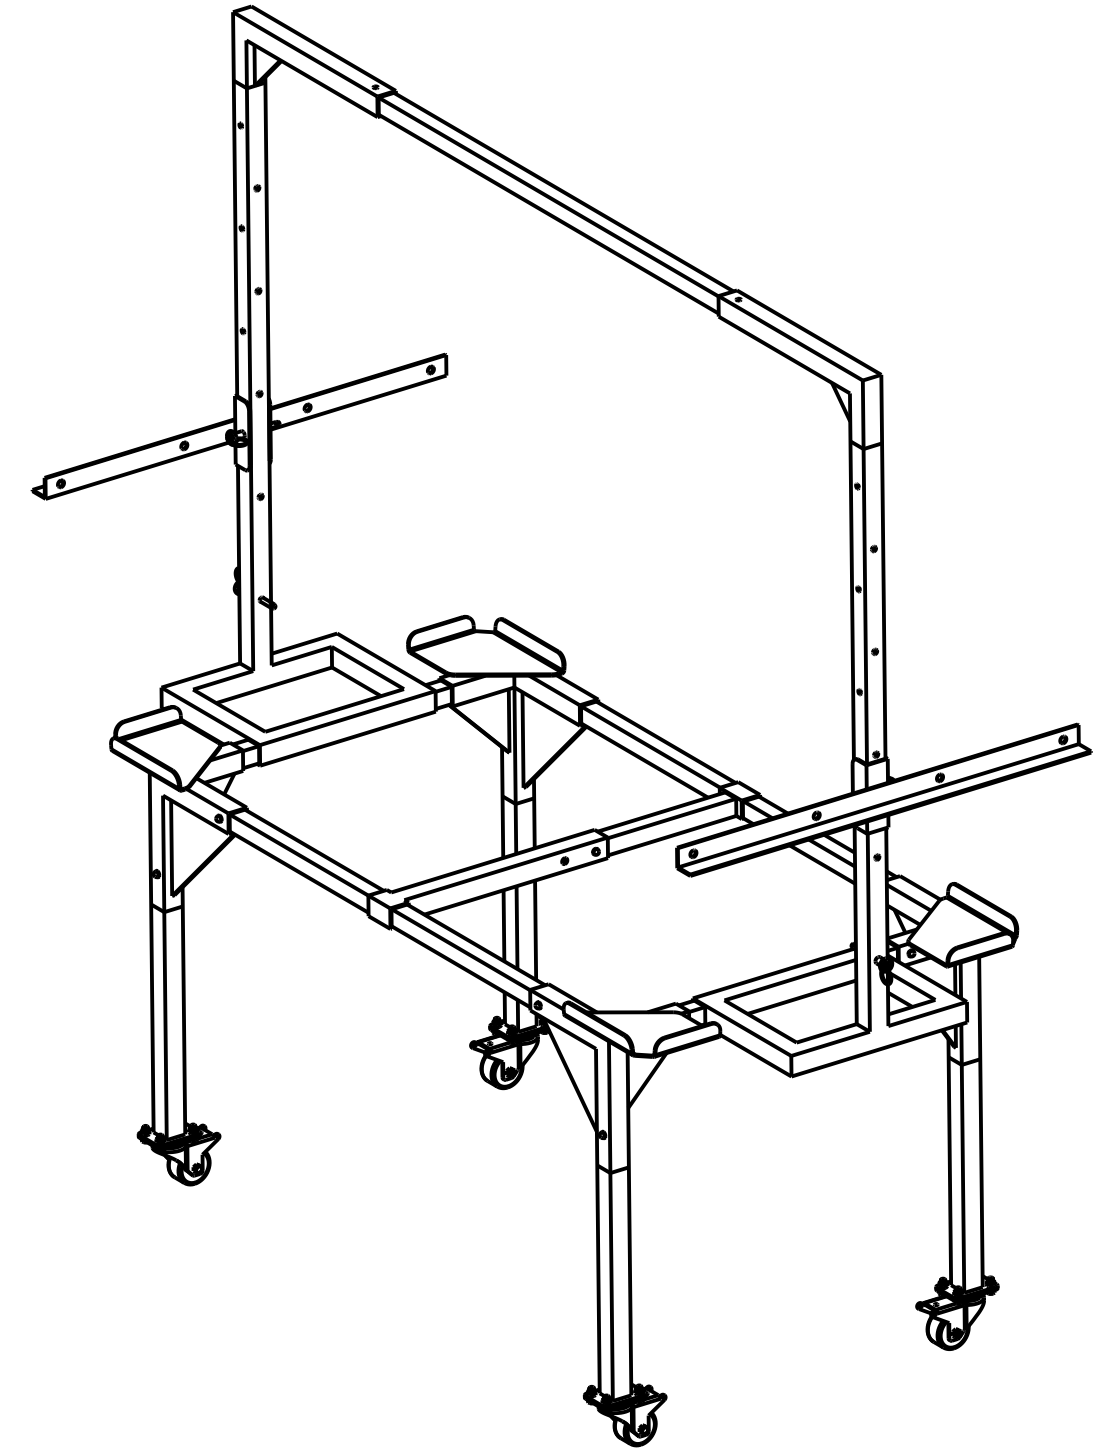

Top

Shown with optional light rack and trellis bar

Front

Side

2x4 Stand

Adjustable to fit most 2x4 trays