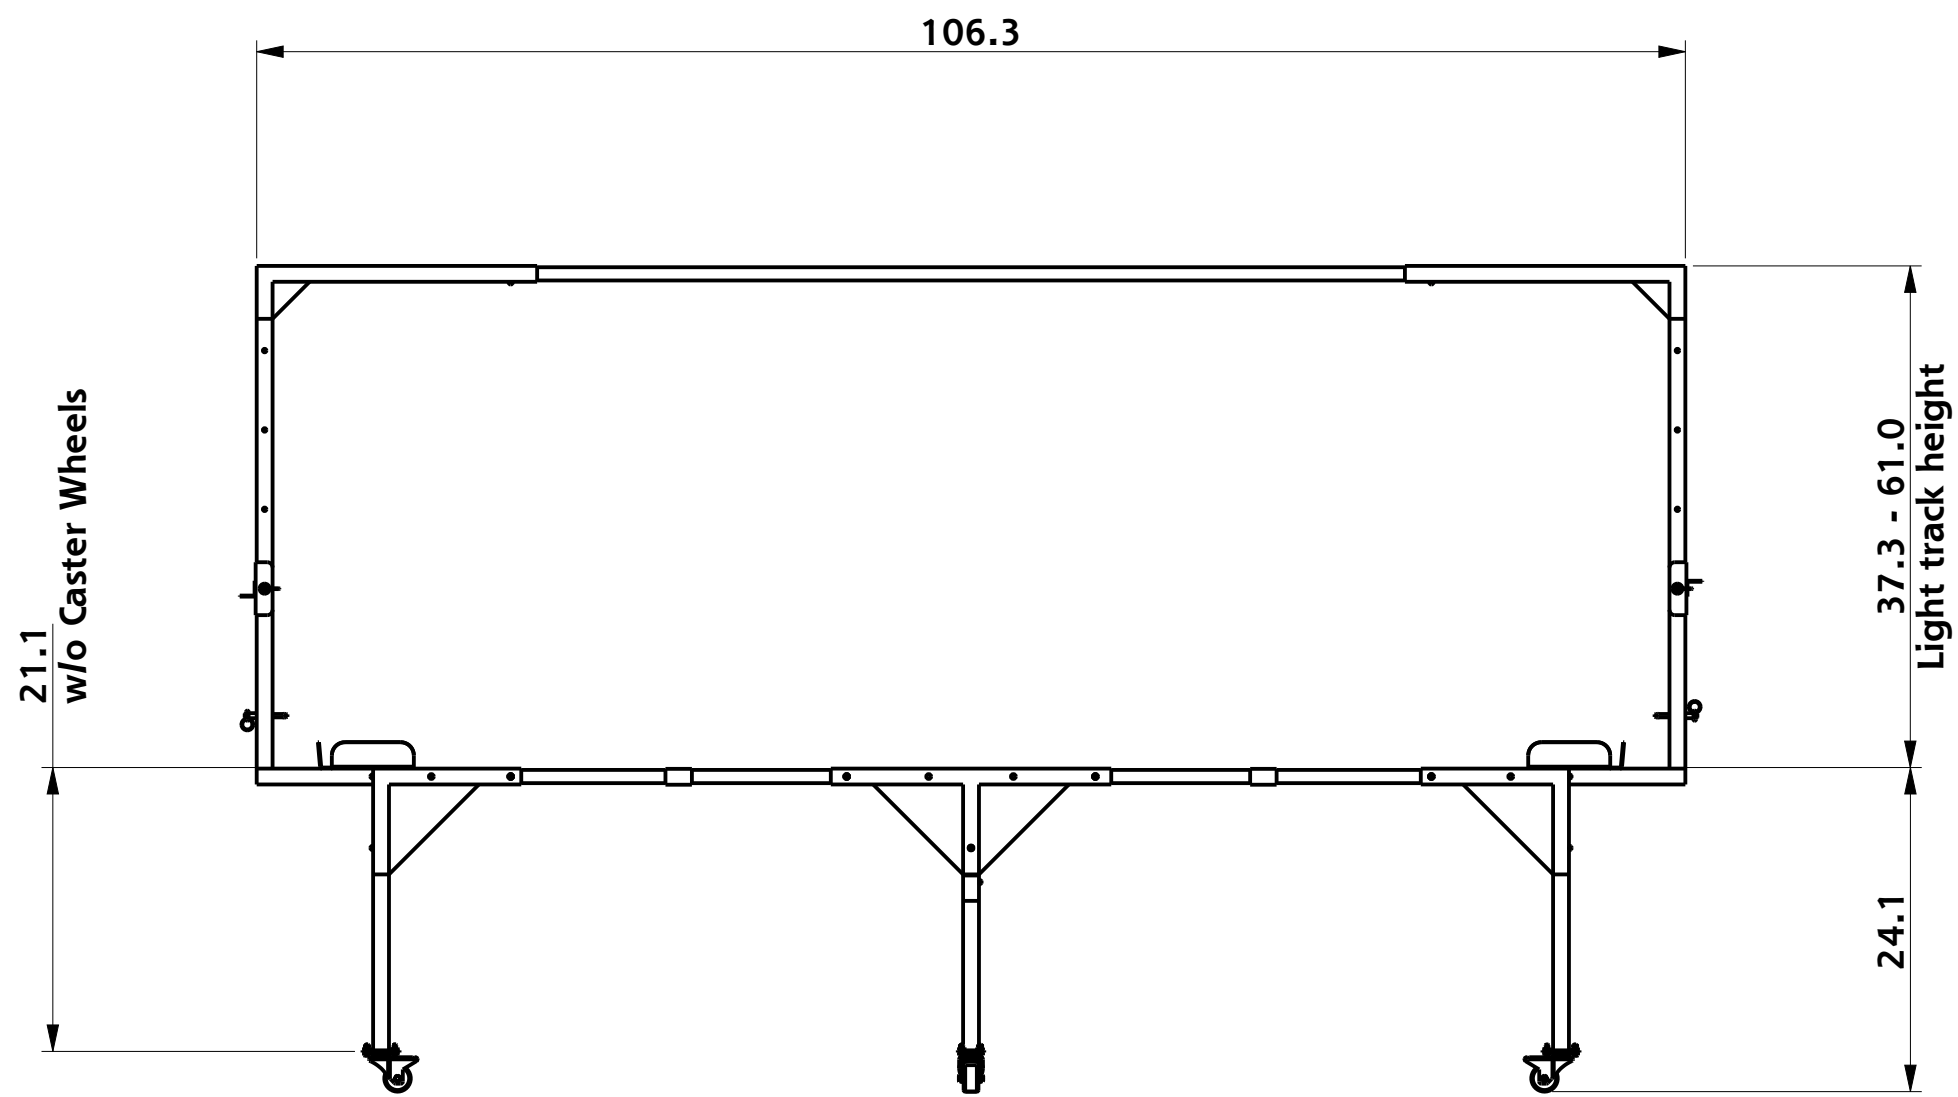

Top

Shown with optional light rack and trellis bar

Front

Side

3x6/4x8 Stand

**Adjustable to fit most
3x6 and 4x8 trays**