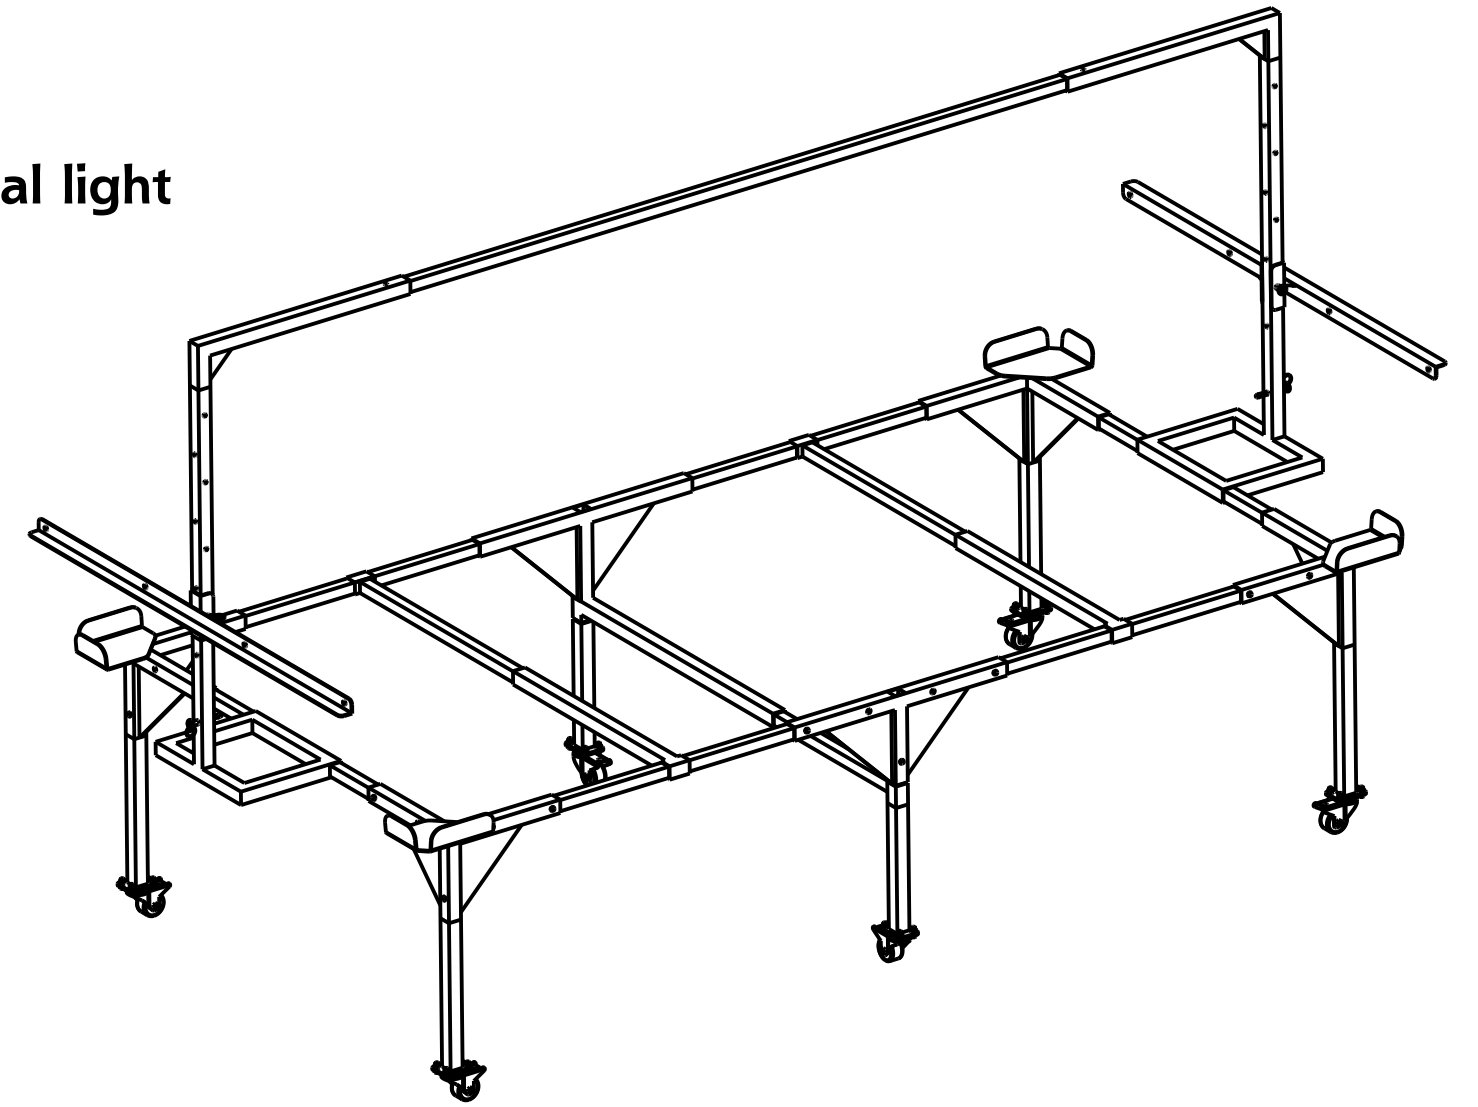

Top

Shown with optional light rack and trellis bar

Front

Side

3x6/4x8 Stand

**Adjustable to fit most
3x6 and 4x8 trays**