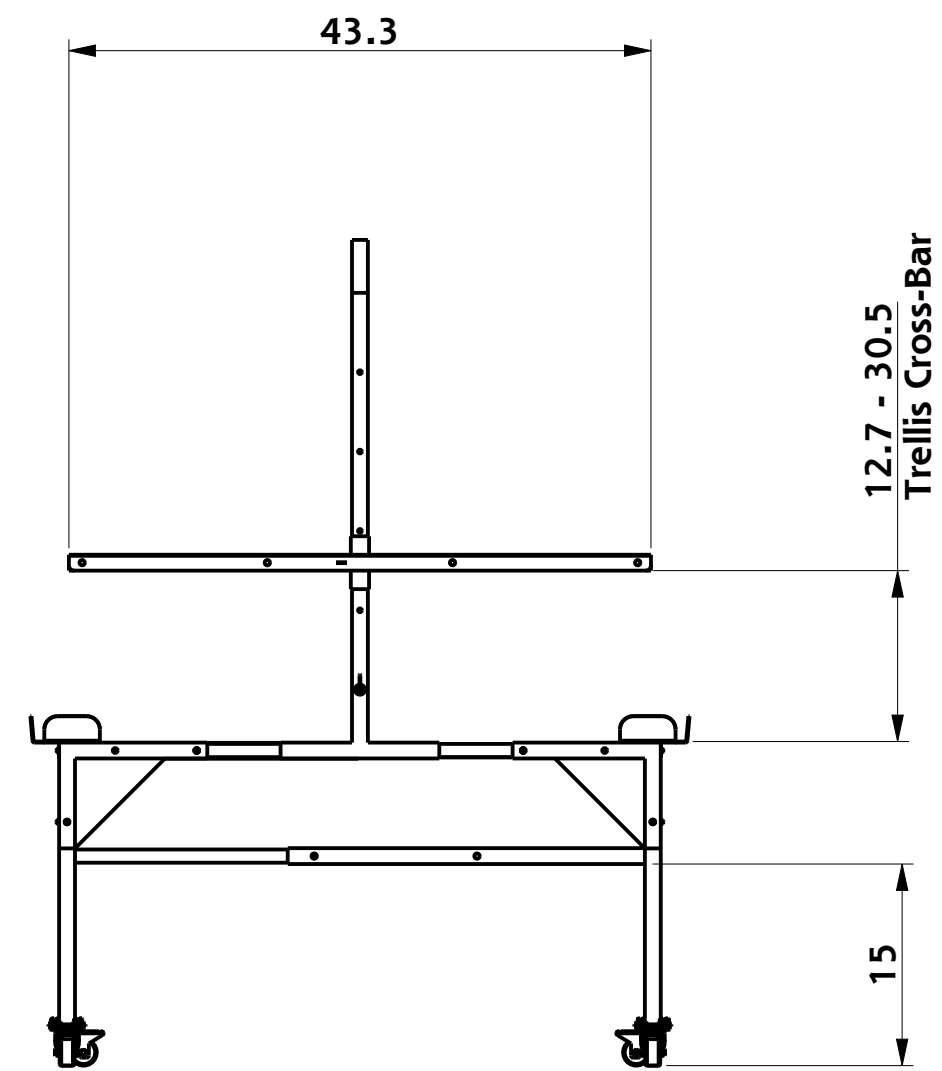

Top

Shown with optional light rack and trellis bar

Front

Side

3x6/4x8 Stand

**Adjustable to fit most
3x6 and 4x8 trays**