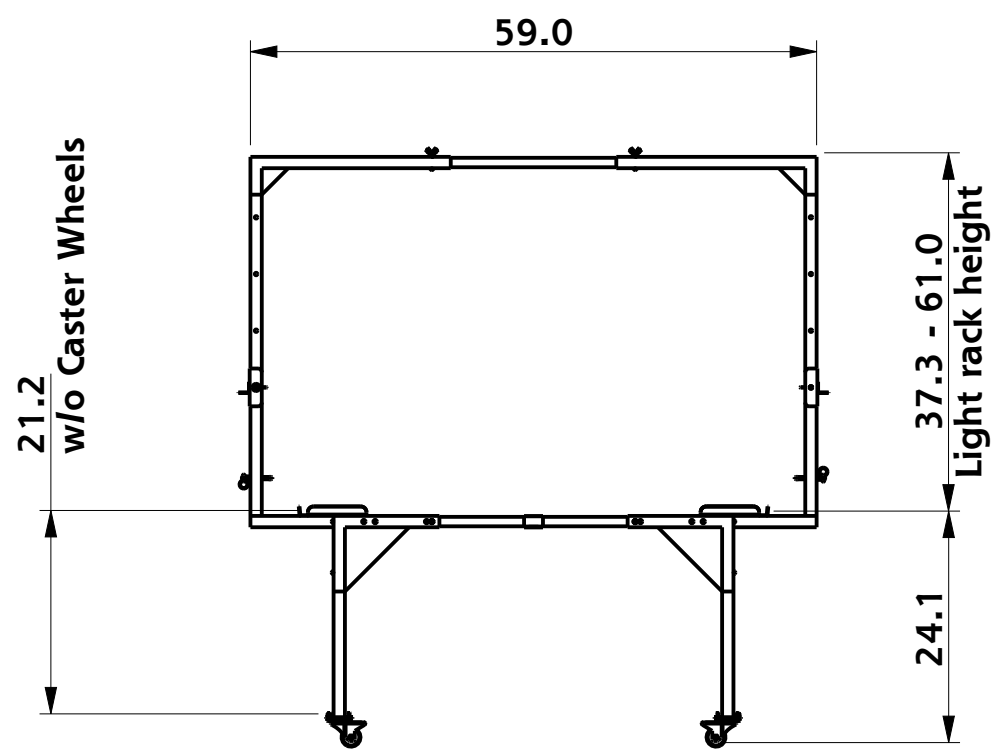

Top

Shown with optional light rack and trellis bar

Front

Side

3x3/4x4 Stand

Adjustable to fit most 3x3 and 4x4 trays