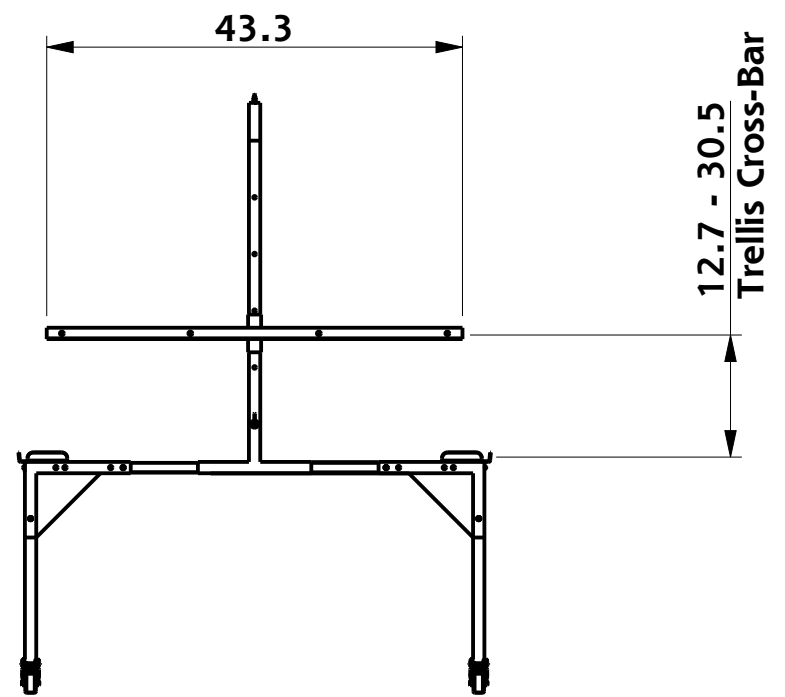

Top

Shown with optional light rack and trellis bar

Front

Side

3x3/4x4 Stand

Adjustable to fit most 3x3 and 4x4 trays