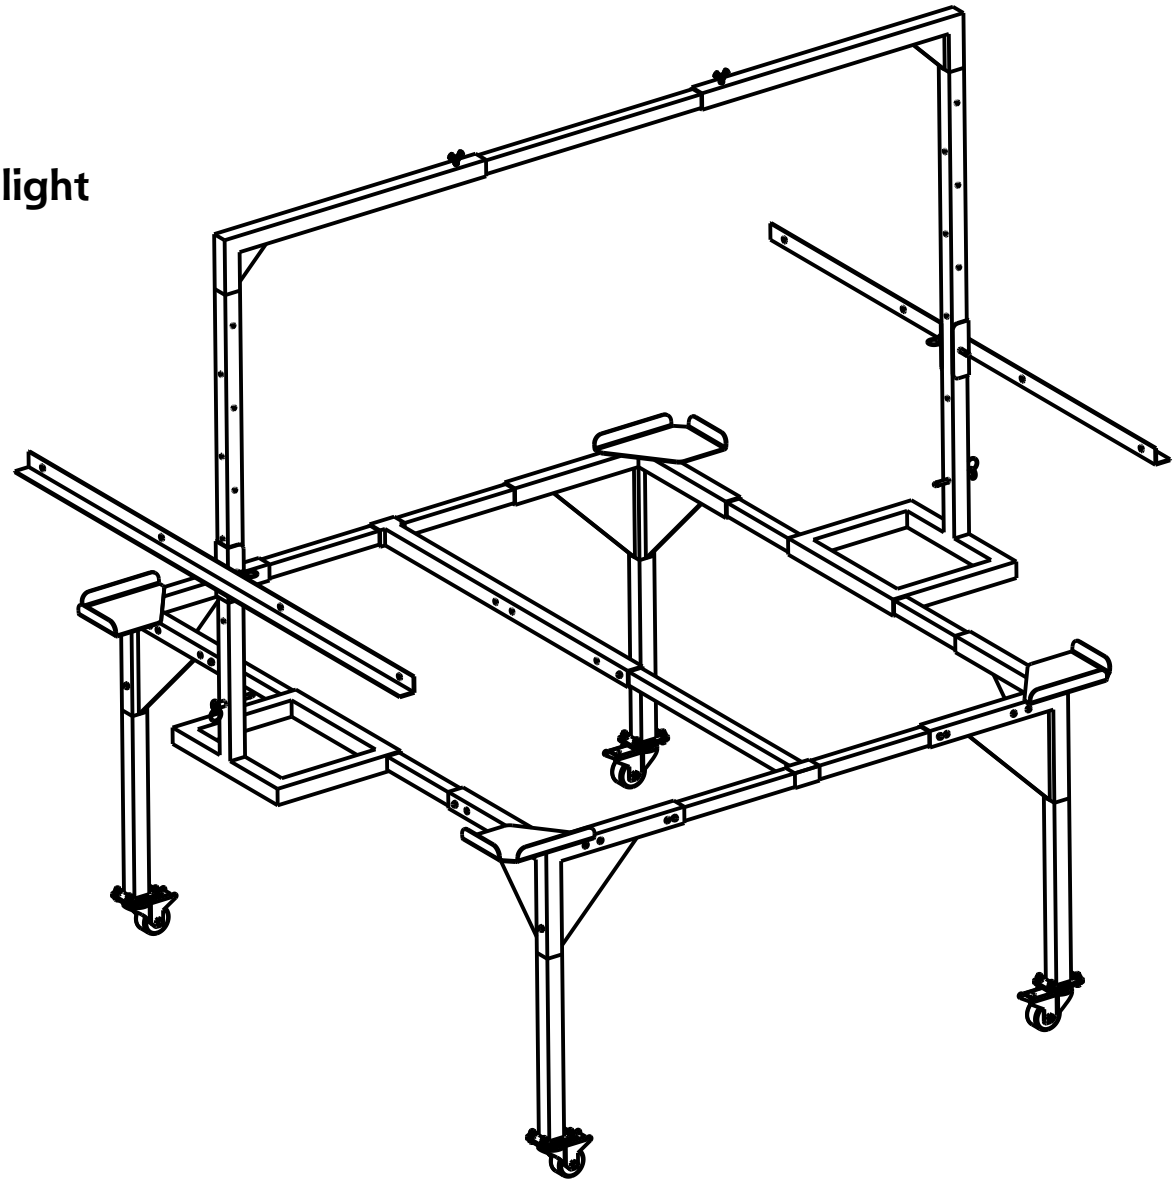

Top

Shown with optional light rack and trellis bar

Front

Side

3x3/4x4 Stand

Adjustable to fit most 3x3 and 4x4 trays